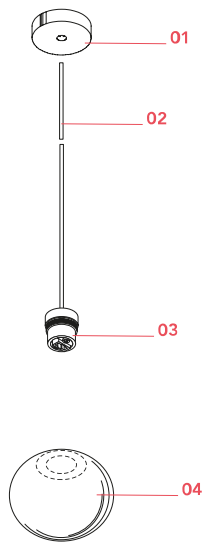

## Mini Glo-Ball Suspension

Designed by Jasper Morrison, 2006

Halogen - 25W

Suspension lamp providing diffused light. Diffuser consisting of an externally acidetched, hand blown, flashed opaline glass. White painted, injection-molded PPS lamp-holder support.

### Physical

Colour	White
Length (mm)	120
Cord length (mm)	2700
Canopy dimension (mm)	23
Canopy width (mm)	80
Net weight (kg)	0.67
Package height (mm)	190
Package width (mm)	190
Package length (mm)	190
Package volume (m3)	0.01
IP internal	20

## Schematic light drawing

## Spare Parts

- |     |  |           |
|-----|--|-----------|
| 01. | S1 ceiling rose assembly                               | RF6256001 |
| 02. | 5 meter sil/fep 2x0,75<br>transparent electrical cable | RF4190200 |
| 03. | G9 5600 lamp holder                                    | RF12818   |
| 04. | Mini Glo-Ball Suspension new<br>diffuser assembly      | RF4195200 |