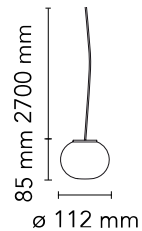

Halogen - 25W

Suspension lamp providing diffused light. Diffuser consisting of an externally acidetched, hand blown, flashed opaline glass. White painted, injection-molded PPS lamp-holder support.

Are you a professional and your project needs consulting and support?

[BOOK AN APPOINTMENT](#)