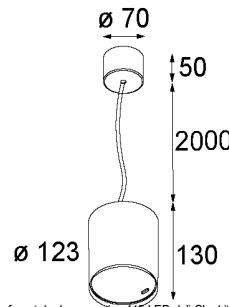

Art. Nr. 12741046

SPECIFICATIONS

Lamp	1x LED Array		
Gear / Transfo	LED gear not incl.		
Cut-out size	ø 108 h 100		
Weight	0.522kg		
Min. distance	0.1		
IP	IP20		
Glow wire test	960°		
Lifetime	L80 B20 @ 50.000 hrs		
CRI	90		
Power supply	350mA	500mA	700mA
	31Vf	32Vf	34Vf
Connected load	11W	16.25W	23.6W
Lumen	952lm	1306lm	1737lm
Efficacy	87lm/W	80lm/W	74lm/W
UGR	15	16	17
Adjustability	Not Applicable		
Remark	! 3500K on request ! can be combined with Smart mask, Smart surface box, Smart surface tubed, Smart surface tubed suspension		

GYPKIT

12290530 | GYPKIT 190X190 - Ø108

RECESSED RING ø127 H100

Smart surface tubed 115 LED dali GI white struc

Smart surface tubed suspension 115 LED dali GI white struc

Smart surface tubed suspension 115 LED GE white struc