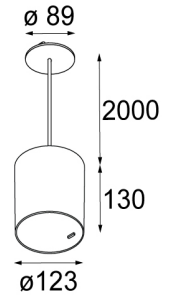

Art. Nr. 12741046

SPECIFICATIONS

Lamp	1x LED Array		
Gear / Transfo	LED gear not incl.		
Cut-out size	ø 108 h 100		
Weight	0.522kg		
Min. distance	0.1		
IP	IP20		
Glow wire test	960°		
Lifetime	L80 B20 @ 50.000 hrs		
CRI	90		
Power supply	350mA	500mA	700mA
	31Vf	32Vf	34Vf
Connected load	11W	16.25W	23.6W
Lumen	952lm	1306lm	1737lm
Efficacy	87lm/W	80lm/W	74lm/W
UGR	15	16	17
Adjustability	Not Applicable		
Remark	! 3500K on request ! can be combined with Smart mask, Smart surface box, Smart surface tubed, Smart surface tubed suspension		

GYPKIT

12290530 | GYPKIT 190X190 - Ø108

RECESSED RING ø127 H100

Smart surface tubed 115 LED dali GI white struc

Smart surface tubed suspension 115 LED dali GI white struc

Smart surface tubed suspension 115 LED GE white struc