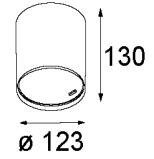

Smart surface tubed 115 LED dali GI white struc