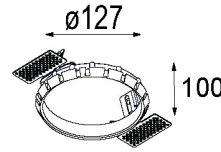

GYPKIT

12290530 | GYPKIT 190X190 - Ø108