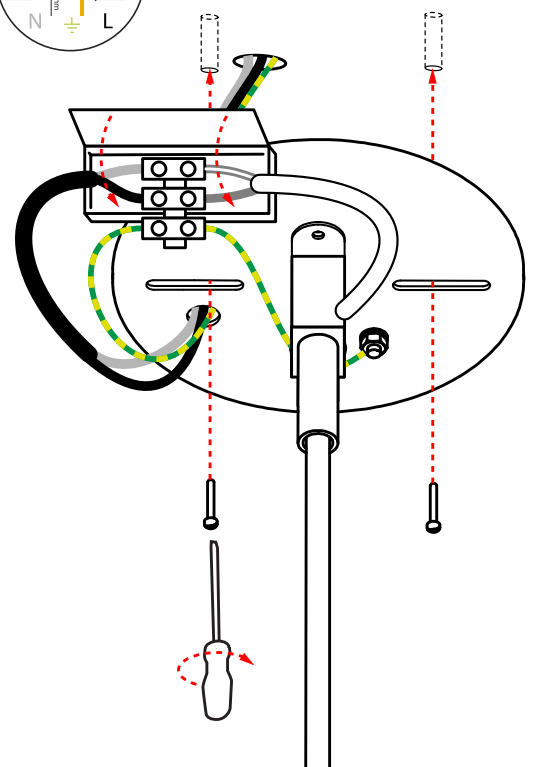

moooi

BELL LAMP

REFER TO SAFETY INSTRUCTIONS FOR GENERAL INFORMATION

1

2

INPUT: 240V AC

INPUT: 110V AC

visit www.moooi.com for more information about the collection

moooi

BELL LAMP

REFER TO SAFETY INSTRUCTIONS FOR GENERAL INFORMATION

3

visit www.moooi.com for more information about the collection