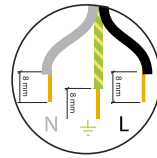

moooi

BELL LAMP

REFER TO SAFETY INSTRUCTIONS FOR GENERAL INFORMATION

1

2

INPUT: 240V AC

INPUT: 110V AC

visit www.moooi.com for more information about the collection

moooi

BELL LAMP

REFER TO SAFETY INSTRUCTIONS FOR GENERAL INFORMATION

3

visit www.moooi.com for more information about the collection