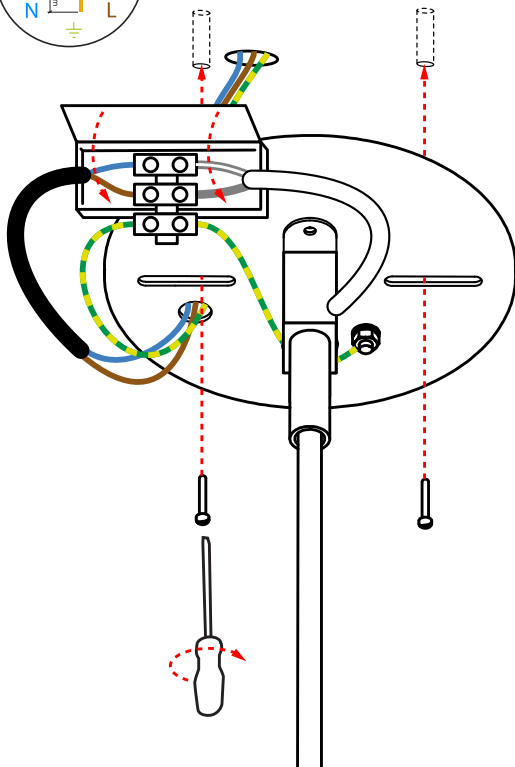

moooi

BELL LAMP

REFER TO SAFETY INSTRUCTIONS FOR GENERAL INFORMATION

1

2

INPUT: 240V AC

INPUT: 110V AC

visit www.moooi.com for more information about the collection

moooi

BELL LAMP

REFER TO SAFETY INSTRUCTIONS FOR GENERAL INFORMATION

3

visit www.moooi.com for more information about the collection