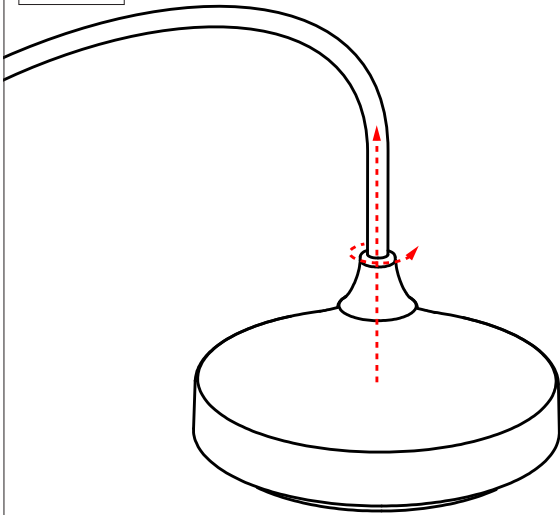

moooi

BELL LAMP

REFER TO SAFETY INSTRUCTIONS FOR GENERAL INFORMATION

1

2

INPUT: 240V AC

INPUT: 110V AC

visit www.moooi.com for more information about the collection

moooi

BELL LAMP

REFER TO SAFETY INSTRUCTIONS FOR GENERAL INFORMATION

3

visit www.moooi.com for more information about the collection