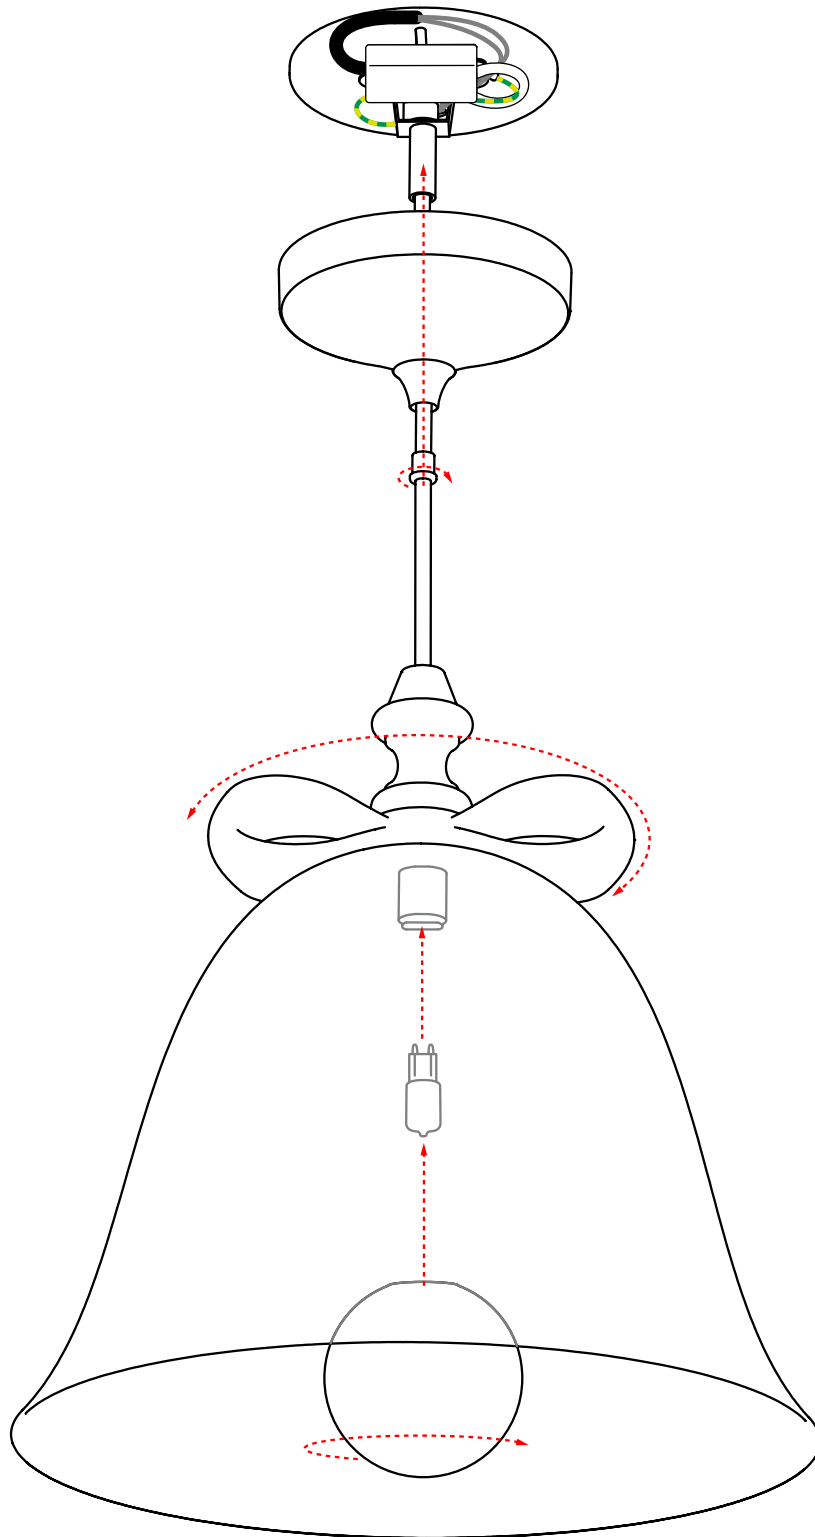

moooi

BELL LAMP

REFER TO SAFETY INSTRUCTIONS FOR GENERAL INFORMATION

1

2

INPUT: 240V AC

INPUT: 110V AC

visit www.moooi.com for more information about the collection

moooi

BELL LAMP

REFER TO SAFETY INSTRUCTIONS FOR GENERAL INFORMATION

3

visit www.moooi.com for more information about the collection