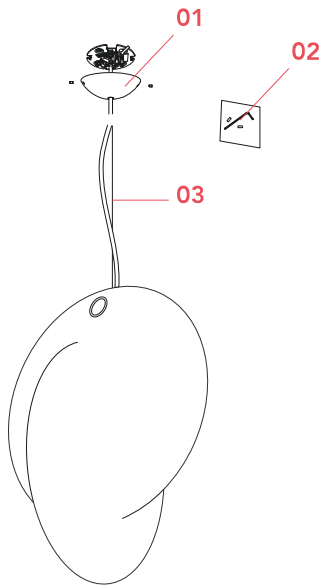

FLOS

F4633009 White

Overlap Suspension 1

Designed by Michael Anastassiades, 2018

Halogen - 105W

Suspended lamp with diffused light. Internal structure in white powder painted steel. Resin diffuser Cocoon sprayed on the structure, with a transparent protection created by spraying at the end of the machining, ring for substitution of printed steel diffuser in Polished, Gold-plated "Galvanic" finish. Die-cast rose in Zama Polished and Gold-plated "Galvanic" finish.

Physical

Colour	White
Length (mm)	655
Cord length (mm)	2700
Canopy dimension (mm)	32
Canopy width (mm)	113
Net weight (kg)	5.6
Package height (mm)	1000
Package width (mm)	650
Package length (mm)	650
Package volume (m3)	0.42
IP internal	20

Bulbs

NOT INCLUDED

RF32288

LED Lamp E27 15W 2700K T38

NOT INCLUDED

RF32289

LED Lamp E27 15W 3000K T38

Spare Parts

- | | | |
|-----|---|-----------|
| 01. | Complete rose | RF4630159 |
| 02. | Kit with screws and allen key | RF3160100 |
| 03. | 4mt steel wire Ø1,2 with 19
winded wires | RF01089 |
| 03. | 3 mt steel cable ø1,2 with 19
winded wires | RF29665 |