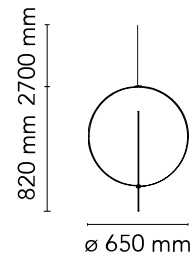

FLOS

F4633009 White

Overlap Suspension 1

Designed by Michael Anastassiades, 2018

Halogen - 105W

Suspended lamp with diffused light. Internal structure in white powder painted steel. Resin diffuser Cocoon sprayed on the structure, with a transparent protection created by spraying at the end of the machining, ring for substitution of printed steel diffuser in Polished, Gold-plated "Galvanic" finish. Die-cast rose in Zama Polished and Gold-plated "Galvanic" finish.

Are you a professional and your project needs consulting and support?

BOOK AN APPOINTMENT

Main specifications

EAN	8059607020098
Mounting	Suspension
Environments	Indoor dry location
Light Source Type	Bulb
Lamp category	Halogen
Lamp holders	E27
Ilcos	HSGS
Number of heads	1
Power (W)	105

Physical

Colour	White
Length (mm)	655
Cord length (mm)	2700
Canopy dimension (mm)	32
Canopy width (mm)	113
Net weight (kg)	5.6
Package height (mm)	1000
Package width (mm)	650
Package length (mm)	650
Package volume (m3)	0.42
IP internal	20