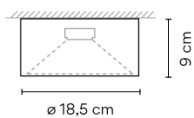

8200

Design By Ramos & Bassols

Surface-mounted ceiling light. Design by Ramos & Bassols. Matt white lacquer finish with aluminium diffuser. LED light source

Model Sheet

Finish 03 Outside: Graphite, Inside: White
RAL 7016

LED temperature color 2700 K / 3000 K / 3500 K

Dimming On/ Off / 0-10V

Installation type Surface Canopy

Materials Diffuser: Polycarbonate
Body: Aluminum

Light source 3 x LED 2,1W 700mA

LED CRI>90 598 lm 95
2700 K / 3000 K / 3500 K

Driver Constant Current 700 100-240
V V 50-60 Hz HZ

Remarks Surface
Aluminum body

Application Ceiling Lamps

Packaging 1 Box
0.26 m x 0.26 m x 0.26 m
Gross weight 1.8
Net weight 1.62
Vol. 0.0175