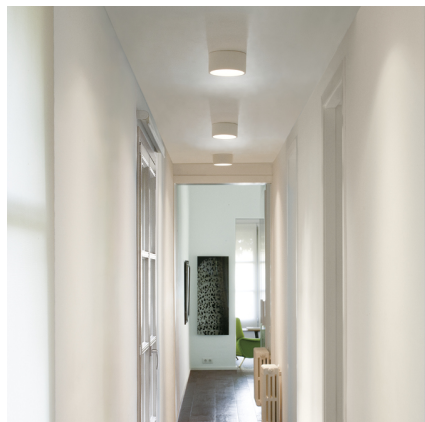

8200

Design By Ramos & Bassols

Surface-mounted ceiling light. Design by Ramos & Bassols. Matt white lacquer finish with aluminium diffuser. LED light source

Model Sheet

Finish  03 Outside: Graphite, Inside: White
RAL 7016

LED temperature color 2700 K / 3000 K / 3500 K

Dimming On/ Off / 0-10V

Installation type Surface Canopy

Materials Diffuser: Polycarbonate
Body: Aluminum

Light source 3 x LED 2,1W 700mA

LED CRI>90 598 lm 95
2700 K / 3000 K / 3500 K