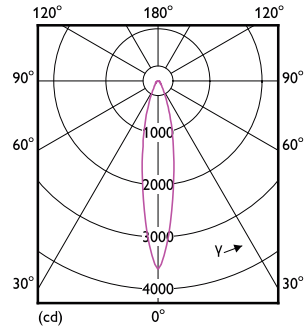

Product data

General Information		Power (Rated) (Nom)	
Cap base	E27 [E27]		9 W
EU RoHS compliant	Yes	Lamp current (nom.)	44 mA
Nominal lifetime (nom.)	15000 h	Wattage equivalent	60 W
Switching cycle	25,000X	Starting time (nom.)	0.5 s
		Warm-up time to 60% light (nom.)	0.5 s
		Power factor (nom.)	0.9
		Voltage (Nom)	220-240 V
Light Technical		Temperature	
Colour Code	827 [CCT of 2,700 K]	T-Case maximum (nom.)	80 °C
Beam Angle (Nom)	25 °		
Luminous flux (nom.)	750 lm	Controls and Dimming	
Luminous intensity (nom.)	1800 cd	Dimmable	No
Colour designation	Warm white (WW)	Mechanical and Housing	
Correlated Colour Temperature (Nom)	2700 K	Bulb shape	PAR38 [PAR 4.75 inch/121mm]
Luminous efficacy (rated) (nom.)	83.00 lm/W	Approval and Application	
Colour consistency	<6	Energy Efficiency Class	F
Colour rendering index (nom.)	80	Suitable for accent lighting	Yes
LLMF at end of nominal lifetime (nom.)	70 %	Energy consumption kWh/1,000 hours	9 kWh
Luminous flux in 90° cone (rated)	750 lm		
Operating and Electrical			
Input frequency	50 Hz		

Dimensional drawing

PAR38 220-240V 11-60W 2700K E27 D

Product

CorePro LEDspot ND 9-60W 827 PAR38 25D

Photometric data

LEDspots Corepro 9W PAR38 E27 827 25D-POC

LEDspots Corepro 9W PAR38 E27 827 25D-LDD

Page 11