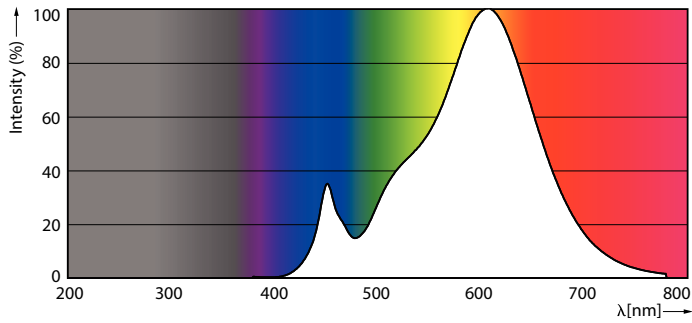

Product data

General Information		Power (Rated) (Nom)	
Cap base	E27 [E27]		9 W
EU RoHS compliant	Yes	Lamp current (nom.)	44 mA
Nominal lifetime (nom.)	15000 h	Wattage equivalent	60 W
Switching cycle	25,000X	Starting time (nom.)	0.5 s
		Warm-up time to 60% light (nom.)	0.5 s
		Power factor (nom.)	0.9
		Voltage (Nom)	220-240 V
Light Technical		Temperature	
Colour Code	827 [CCT of 2,700 K]	T-Case maximum (nom.)	80 °C
Beam Angle (Nom)	25 °		
Luminous flux (nom.)	750 lm	Controls and Dimming	
Luminous intensity (nom.)	1800 cd	Dimmable	No
Colour designation	Warm white (WW)	Mechanical and Housing	
Correlated Colour Temperature (Nom)	2700 K	Bulb shape	PAR38 [PAR 4.75 inch/121mm]
Luminous efficacy (rated) (nom.)	83.00 lm/W	Approval and Application	
Colour consistency	<6	Energy Efficiency Class	F
Colour rendering index (nom.)	80	Suitable for accent lighting	Yes
LLMF at end of nominal lifetime (nom.)	70 %	Energy consumption kWh/1,000 hours	9 kWh
Luminous flux in 90° cone (rated)	750 lm		
Operating and Electrical			
Input frequency	50 Hz		

Dimensional drawing

PAR38 220-240V 11-60W 2700K E27 D

Product

CorePro LEDspot ND 9-60W 827 PAR38 25D

Photometric data

LEDspots Corepro 9W PAR38 E27 827 25D-POC

LEDspots Corepro 9W PAR38 E27 827 25D-LDD

Page 11