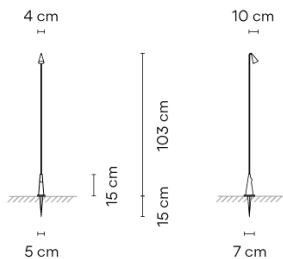

Model Sheet

Finish

- 07 Khaki
RAL 7039
- 54 Oxide
RAL 8014

LED temperature color 2700 K / 3000 K / 3500 K / 4000 K

Dimming On/ Off

Installation type Wall mount

Materials Shade: Aluminum
Base: Aluminum
Vertical tube: Steel
Disc: Stainless steel

Light source 1 x LED 2,1W 700mA

LED CRI>90 199 lm 95
2700 K / 3000 K / 3500 K / 4000 K

Driver Constant Current 700 100-240
V V 50-60 Hz HZ

Remarks Spike

Application Outdoor lamps

Packaging 1 Box
1,61 m x 0,16 m x 0,16 m
Gross weight 2,4
Net weight 2,16
Vol. 0,0412