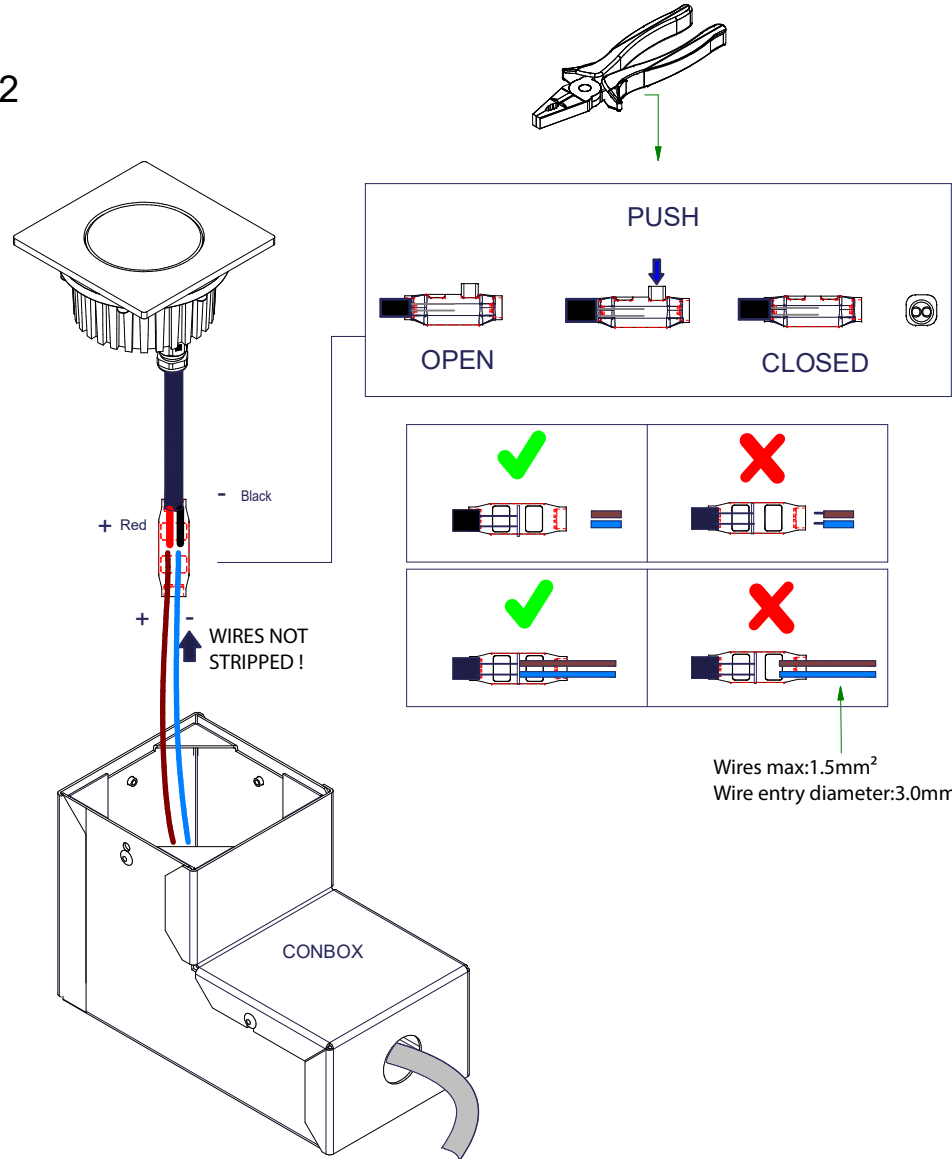

Hipy 70 round / square LED GE

123744XX_123745XX_1237460XX_123747XX

Lamptype : LED

1

Drive Current (mA)	Forward Voltage		Power (W)
	min (Vf)	max (Vf)	
350	7,5	9,5	3,0
For serial connection, respect polarity!			
⊕ RED		⊖ BLACK	

TO BE USED WITH
 12379630 Renovation conbox ø73 H151
 12379730 Renovation conbox 75x73x151
 12379830 Conbox 145x75x123
 12379930 Conbox 145x75x95

2

AVISED TO PUT THE DRIVER ON DISTANCE !!!

3