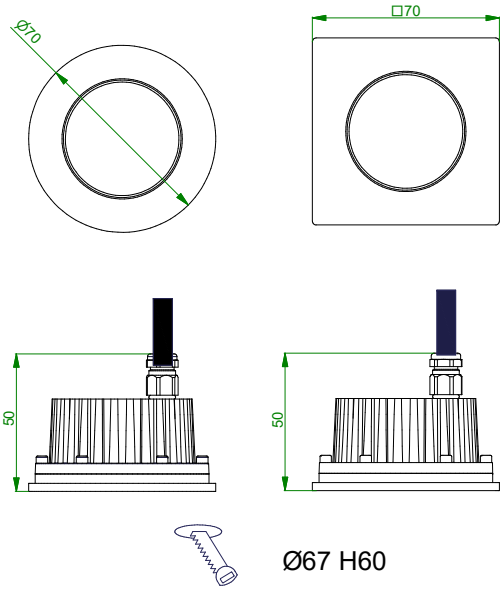

Hipy 70 round / square LED GE

123744XX_123745XX_1237460XX_123747XX

Lamptype : LED

1

Drive Current (mA)	Forward Voltage		Power (W)
	min (Vf)	max (Vf)	
350	7,5	9,5	3,0
For serial connection, respect polarity!			
⊕ RED		⊖ BLACK	

TO BE USED WITH
 12379630 Renovation conbox ø73 H151
 12379730 Renovation conbox 75x73x151
 12379830 Conbox 145x75x123
 12379930 Conbox 145x75x95

2

AVISED TO PUT THE DRIVER ON DISTANCE !!!

3