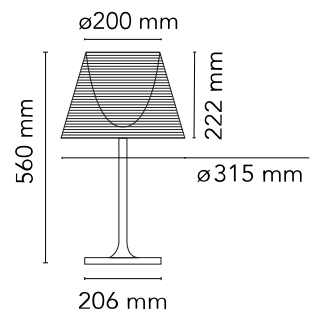

FLOS

F6263030 Fumée

KTribe Table 1

Designed by Philippe Starck, 2007

Halogen - 100W

Table luminaire providing diffused lighting. Base, rod support and diffuser support in die-cast, polished Zamak alloy. Polished aluminum tubular. Injection-molded, matte black PA (Nylon) base cover. Injection-molded PC (polycarbonate) opal inner diffuser. Outer diffuser in transparent or fumée PMMA (polymethylmethacrylate).

Are you a professional and your project needs consulting and support?

[BOOK AN APPOINTMENT](#)

Main specifications

Mounting	Table
Environments	Indoor dry location
Light Source Type	Bulb
Lamp category	Halogen
Lamp holders	E27
Iicos	HSGS
Number of heads	1
Power (W)	100

Physical

Colour	Fumée
Length (mm)	315
Cord length (mm)	1640
Net weight (kg)	3.13
Package height (mm)	0
Package width (mm)	0
Package length (mm)	0
Package volume (m3)	0.09
IP internal	20

Download

[Mounting instructions](#) PDF