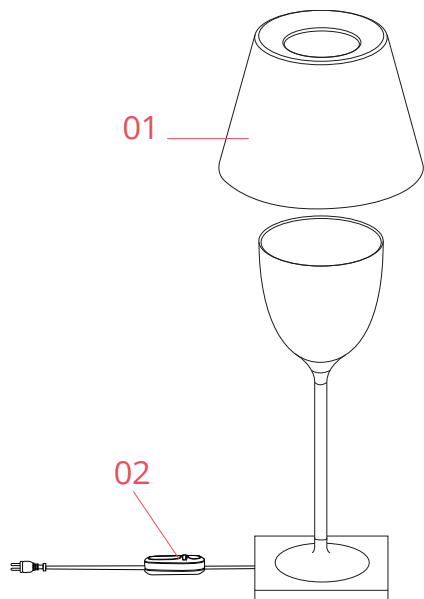

Spare Parts

01. Ktribe Table 1 fumée diffuser assembly F6264030

02. Dimmer 4-25W 220-240V Black RF32262

DOWNLOAD