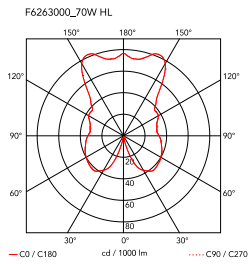

Physical

Colour	Fumée
Length (mm)	315
Cord length (mm)	1640
Net weight (kg)	3.13
Package height (mm)	0
Package width (mm)	0
Package length (mm)	0
Package volume (m3)	0.09
IP internal	20

Download

[Mounting instructions](#) PDF

[Spare Parts](#) PDF

Photometric Files

[LDT / IES](#) ZIP

Technical Drawings

[2D](#) ZIP

[3D](#) ZIP

Schematic light drawing

Photometric