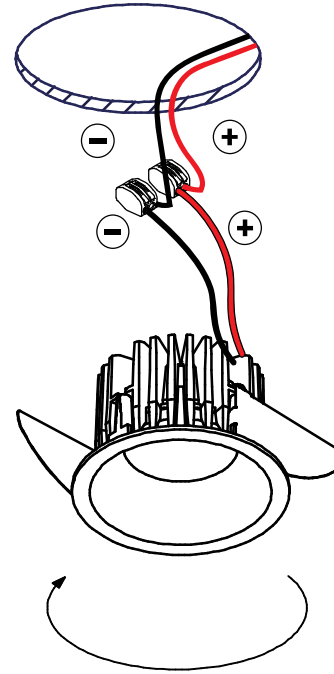

Smart Lotis 82 LED Warm Dim GE

124430XX_124431XX_124432XX

1

2

Drive Current (mA)	Forward Voltage		Power (W)
	min (Vf)	max (Vf)	
350	15,5	18,5	6
For serial connection, respect polarity!			
+ RED		- BLACK	

3

install : Twist clockwise
uninstall : Twist counterclockwise

4

CAN BE USED WITH

Drivers:
see driver matrix - latest version on website
www.supermodular.com or check sales contact

Recessed ring:
12500230 Recessed ring Ø70 H100

Gypkit - conbox
12290130 Gypkit 190X190X Ø70
10889830 Conbox outer dim. 190x192x130

Mask:
12500009 Smart Mask 82 1x WhStr
12500032 Smart Mask 82 1x BiStr
12500046 Smart Mask 82 1x Gold
12500109 Smart Mask 82 2Lx WhStr
12500132 Smart Mask 82 2Lx BiStr
12500146 Smart Mask 82 2Lx Gold