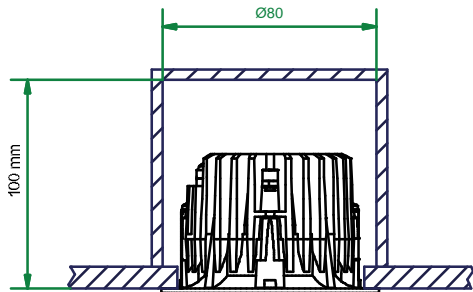

install : Twist clockwise
uninstall : Twist counterclockwise

4

CAN BE USED WITH

Drivers:
see driver matrix - latest version on website
www.supermodular.com or check sales contact

Recessed ring:
12500230 Recessed ring Ø70 H100

Gypkit - conbox
12290130 Gypkit 190X190X Ø70
10889830 Conbox outer dim. 190x192x130

Mask:
12500009 Smart Mask 82 1x WhStr
12500032 Smart Mask 82 1x BiStr
12500046 Smart Mask 82 1x Gold
12500109 Smart Mask 82 2Lx WhStr
12500132 Smart Mask 82 2Lx BiStr
12500146 Smart Mask 82 2Lx Gold