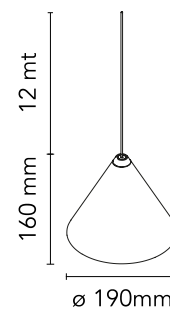

21W - 1035lm - 2700K

Suspension lamp providing diffused light. Black, white or blue varnished die-cast aluminium body coated with clear soft-touch varnish. Optical diffuser in opal PC. Suspension system of 12 metres with Kevlar reinforced coaxial cable. Available with wall/ceiling connection in black PC and power supply with floor switch in black varnished PC. The on/off switch is electronic with optical and touch dimm mechanism included or touch dimm and CASAMBI Ready version. Dimmer included. Compulsory to add either floor switch or ceiling/wall rose.

Are you a professional and your project needs consulting and support?

BOOK AN APPOINTMENT