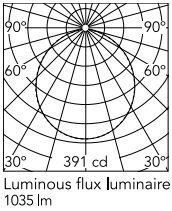

Schematic light drawing

Ecodesign and Energy Labelling

This product contains a light source of energy efficiency class D

Replaceable (LED only)
light source by a
professional

Photometric

Light distribution	Roto symmetric
CCT (K)	2700

Electrical

Insulation class	III
Main voltage (Vac)	48
Forward voltage (V)	48
LED voltage Vf (Vdc)	null
Driver	Remote excluded
Dimmable	Yes
Dimming type	Electronic 48V
Dimming interface	Dimmer Integrated
Batteries inside	No