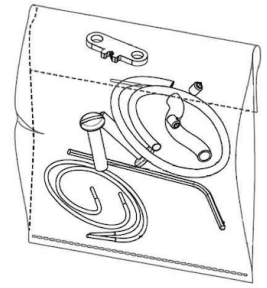

## Spare Parts

- |     |   |           |
|-----|---|-----------|
| 01. | Kit with white hooks and white cable clamps             | RF6480109 |
| 01. | String Light black hooks & cable clamps 5-unit kit      | RF6480130 |
| 02. | Power supply unit for led                               | RF22934   |
| 03. | Kit with allen key and screws for ceiling rose assembly | RFU648200 |
| 03. | Kit with allen key and screws for ceiling rose assembly | RF6480200 |

**DOWNLOAD**

RF6480109  
Kit with white hooks and white cable clamps

RF6480130  
String Light black hooks & cable clamps 5-unit kit

RF22934  
Power supply unit for led

RFU648200  
Kit with allen key and screws for ceiling rose assembly