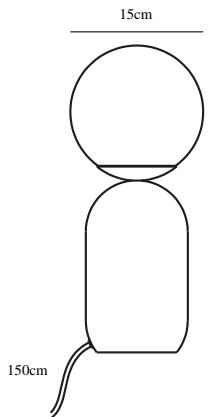

# NOTTI | TABLE LAMP | TERRACOTTA

2011035059

nordlux®

Voltage (V): 220-240 Volt  
IP degree: IP20  
Maximum bulb wattage (W): 25W  
Class (Class 1, Class 2, Class 3):  
Class 2 (Double isolated)  
Bulb base: E14  
Switch placement: On the cable  
Parallel connection: False

Primary material: Metal  
Secondary material: Glass  
Color of the cable: White  
Length of the cable (cm): 150  
Surface material of the cable:  
Textile  
Is the cable replaceable: False  
Color: Terracotta

Height (cm): 34.5  
Width (cm): 15  
Shade Diameter (cm): 15  
Outdoor base dimension (cm): 12  
Lenght (cm): 15

EAN: 5704924011603  
TUN: 2276959  
Item Number: 2011035059  
Pcs Per Master Carton: 3

Sales Box Height (cm): 37.5  
Sales Box Width(cm): 16  
Sales Box Depth (cm): 16  
Sales Box Volume m<sup>3</sup> : 0.0096  
Product net weight (kg): 1

- Organic shape and Nordic design expression
- Opal white, mouth blown glass and matte metal
- Cozy and diffused light

Notti has an organic and harmonic shape in a light, Nordic design expression. Here simplicity and softness is key - the rounded, matte base is a nice contrast to the white opal glass dome that contributes to visual volume and a soft glare-free light.