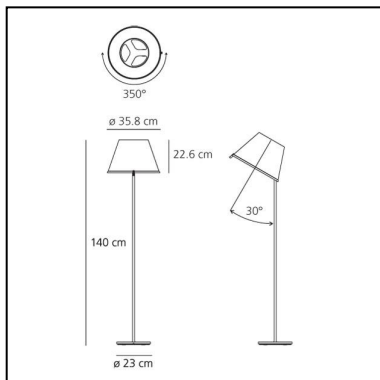

Choose Floor - White/Chrome

Matteo Thun & Partners

IP20   EAC  

LUMINAIRE

- Watt: **26W**
- Voltage: **220V-240V**
- Delivered lumen output: **2583lm**

DESCRIPTION

The diffuser, which characterises this lamp family with its materials and texture, can be tilted by 30° and rotated on its own axis to direct the light for reading.

FEATURES

- Product Code: **1136110A**
- Colour: **White/Chrome**
- Installation: **Floor**
- Material: **Polycarbonate, parchment paper, steel, zamak**
- Series: **Design Collection**
- Environment: **Indoor**
- Area contract: **Hospitality**
- Emission: **Direct Spot**
- design by: **Matteo Thun & Partners**

DIMENSIONS

- Height: **1400 mm**
- Diameter: **358 mm**
- Base Diameter: **230 mm**
- Glow Wire Test: **750°**

SOURCES NOT INCLUDED

- Category: **LED RETROFIT**
- Number: **2**
- Watt: **8W**
- Socket: **E27**