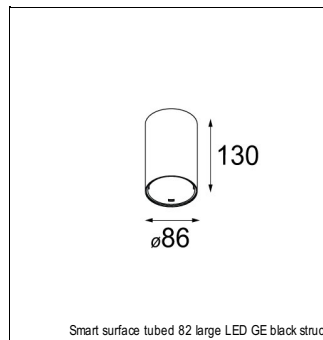

RECESSED-FRAME

12500230	RECESSED RING Ø70 H100

MASK

12500132	SMART MASK 82 2X BLACK STRUC
12500146	SMART MASK 82 2X GOLD
12500160	SMART MASK 82 2X WHITE STRUC

ACCESSORIES

SURFACE-BOX

12515132	SMART SURFACE BOX 82 1-10V/PUSHDIM GI FOR 2X LED GE BLACK STRUC