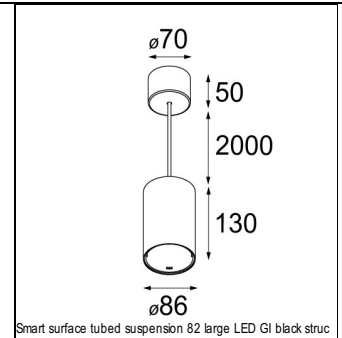

RECESSED-FRAME

12500230	RECESSED RING Ø70 H100

MASK

12500132	SMART MASK 82 2X BLACK STRUC
12500146	SMART MASK 82 2X GOLD
12500160	SMART MASK 82 2X WHITE STRUC

ACCESSORIES

SURFACE-BOX

12515132	SMART SURFACE BOX 82 1-10V/PUSHDIM GI FOR 2X LED GE BLACK STRUC