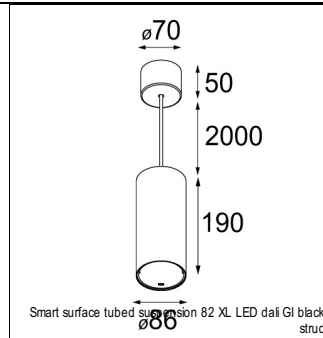

RECESSED-FRAME

12500230	RECESSED RING Ø70 H100

MASK

12500132	SMART MASK 82 2X BLACK STRUC
12500146	SMART MASK 82 2X GOLD
12500160	SMART MASK 82 2X WHITE STRUC

ACCESSORIES

SURFACE-BOX

12515132	SMART SURFACE BOX 82 1-10V/PUSHDIM GI FOR 2X LED GE BLACK STRUC