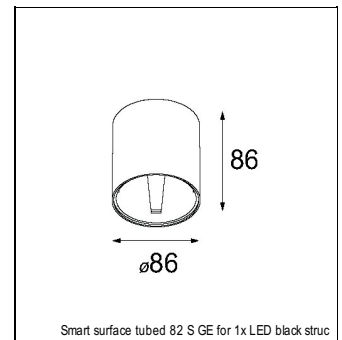

RECESSED-FRAME

12500230	RECESSED RING Ø70 H100

MASK

12500132	SMART MASK 82 2X BLACK STRUC
12500146	SMART MASK 82 2X GOLD
12500160	SMART MASK 82 2X WHITE STRUC

ACCESSORIES

SURFACE-BOX

12515132	SMART SURFACE BOX 82 1-10V/PUSHDIM GI FOR 2X LED GE BLACK STRUC