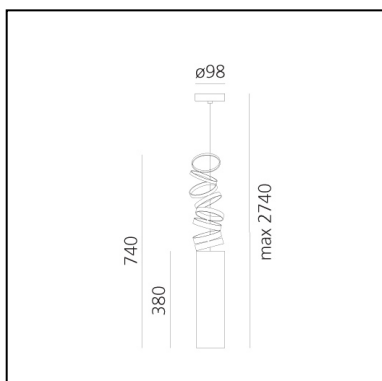

## FEATURES

- Product Code: **DOI4600A02**
- Colour: **Gold**
- Installation: **Suspension**
- Material: **Aluminium**
- Series: **Design Collection**
- design by: **Atelier Oï**

## DIMENSIONS

- Height: **380 mm**
- Base Diameter: **98 mm**
- Max Height from ceiling: **200 mm**
- Max Extension Height: **740 mm**

## LUMINAIRE

- Watt: **16W**
- Delivered lumen output: **1662lm**
- CCT: **2700K**
- Efficiency: **79%**
- Efficacy: **110.77lm/W**
- CRI: **90**