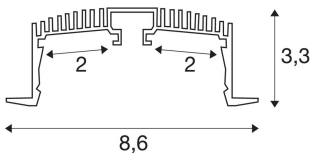

GRAZIA 20

Profile structure 1.5m aluminium

By integrating two GRAZIA PRO MAX FLEXSTRIPS, you can create a wide variety of lighting scenarios. Use the matching GRAZIA 60 recessed profile with cut-outs to integrate the flexible LED strips in the required light colour temperature for a wide range of professional applications with high lumen output. In the in-house SLV design, the GRAZIA 60 profile is available in various lengths with matching end caps, longitudinal connectors, a feed-in set, mounting clips and various covers.

TECHNICAL DATA

| | |
|---------------------|----------------------------|
| Item no.: | 1004906 |
| Length | 150.0 cm |
| Width | 8.6 cm |
| Height | 3.3 cm |
| Installation length | 150.0 cm |
| Installation width | 7.5 cm |
| Installation depth | 80.0 cm |
| Net weight | 1.55 kg |
| Gross weight | 1.659 kg |
| IP Code | IP 20 |
| Assembly | Recessed |
| Assembly details | Ceiling, Ceiling with Acc. |
| Color | white |