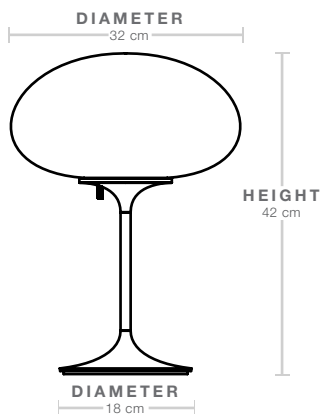

Materials & Finishes

SHADE -

Frosted Glass

FINISH AND MATERIAL

STAND -

Black Chrome, Pebble Grey, Black Red

FINISH AND MATERIAL

BASE -

Black Chrome, Pebble Grey, Black Red

FINISH AND MATERIAL

CORD SHAPE

Round

CORD COLOR

Grey textile

Dimensions & Weight

LAMP HEIGHT

42 cm

LAMP STAND

Ø18 cm

SHADE DIAMETER

Ø32 cm

SHADE HEIGHT

17 cm

CORD LENGTH

220 cm

TOTAL WEIGHT

3.6 kg

Packaging - Base

NUMBER OF PARCELS

1

PACKAGING LENGTH

36 cm

PACKAGING WIDTH

25 cm

PACKAGING HEIGHT

21.5 cm

PACKAGING WEIGHT

1.2 Kg

GROSS WEIGHT

3.6 Kg

Packaging - Shade

NUMBER OF PARCELS

1

PACKAGING LENGTH

38 cm

PACKAGING WIDTH

22 cm

PACKAGING HEIGHT

38 cm

PACKAGING WEIGHT

0.7 Kg

GROSS WEIGHT

1.9 Kg