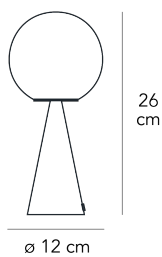

BILIA MINI

Gio Ponti, 1932

Nothing more than a sphere, set in an apparently impossible feat of balance, upon a cone that serves as the base. One of Gio Ponti's many compositional magic tricks, designed in 1932. The counterbalancing of two elementary geometric forms results in an original, perfectly proportioned object. An unpretentious composition, enriched by the extraordinary balance of its proportions and the stylish discretion of non-reflective materials. The light is diffused and valorized by the geometrical simplicity of the design. In designing Bilia, Gio Ponti imagined a smaller version in a range of "spray colours". From those handwritten notes of the original project, FontanaArte presents Bilia Mini in new breathtaking chromatic variations.

Table lamp with diffused light not dimmable. Painted metal frame. Diffuser made of white blown glass with satin-finish. Transparent power cable, plug and switch. European two-pole plug. Bulb not included.