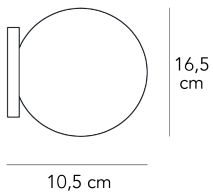

Wall/ceiling lamp with diffused and dimmable light. Galvanized metal frame. Diffuser made of opal-glass with satin-finish. Bulb not included.

MADE IN
IT

DIMMER
Dimmable

CERTIFICATIONS
CE

COLOR

MATERIAL DESCRIPTION
glass, galvanized metal