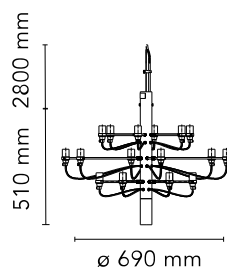

### Physical

Colour	Chrome
Length (mm)	670
Cord length (mm)	2800
Canopy dimension (mm)	36
Canopy width (mm)	146
Net weight (kg)	3.27
Package height (mm)	0
Package width (mm)	0
Package length (mm)	0
Package volume (m3)	0.02
IP internal	20