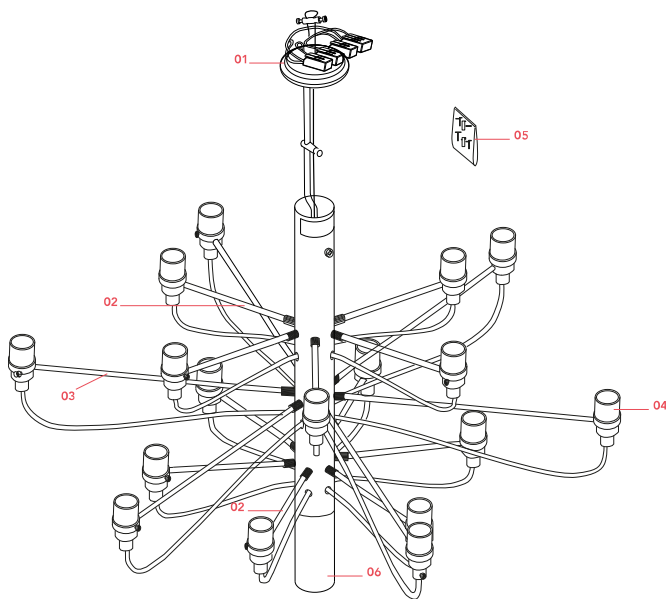

### Physical

Colour	Chrome
Length (mm)	670
Cord length (mm)	2800
Canopy dimension (mm)	36
Canopy width (mm)	146
Net weight (kg)	3.27
Package height (mm)	0
Package width (mm)	0
Package length (mm)	0
Package volume (m3)	0.02
IP internal	20

## Spare Parts

- |     |                           |           |
|-----|---------------------------|-----------|
| 01. | Ceiling rose              | RL7060800 |
| 02. | Chrome short arm (200mm)  | RL7060457 |
| 03. | Chrome Medium Arm (310mm) | RF33863   |
| 04. | 2097 E14 lamp holder      | RL7050100 |
| 05. | Chrome screw kit          | RL7050757 |
| 06. | Chrome lower cap          | RL7050900 |