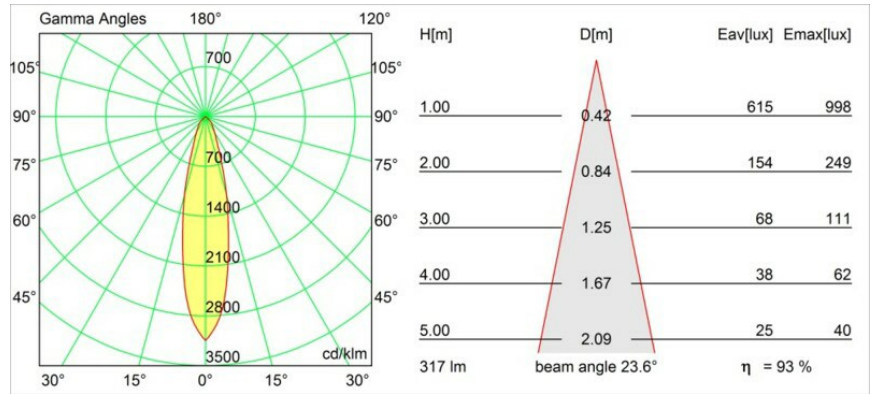

Date

Customer

Project

Type

Smart Lotis Recessed 82 1x For Tube/Box GU10 Black Structure

Specifications

Material	12450232
Light Source Type	GU10
Lamp Included	No
Number of Light Sources	1
Light Direction	Down
Optic	Reflector
Input Voltage	230V
Electrical Class	I
IP Rating	20
Glow wire rating (°C)	960
Indoor/Outdoor	Indoor
Application	Ceiling, Wall
Mounting	Recessed
Adjustability	Not Applicable
Distance to Lighted Object (m)	0,1
Primary Colour & Primary Finish	Black, Structure
Gross weight (g)	120.0

Light distribution & beam diagram

Diagrams