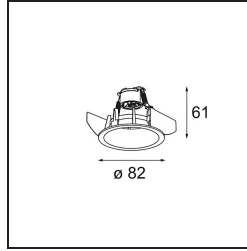

Date

Customer

Project

Type

Smart Lotis Recessed 82 1x For Tube/Box GU10 Black Structure

Specifications

Material	12450232
Light Source Type	GU10
Lamp Included	No
Number of Light Sources	1
Light Direction	Down
Optic	Reflector
Input Voltage	230V
Electrical Class	I
IP Rating	20
Glow wire rating (°C)	960
Indoor/Outdoor	Indoor
Application	Ceiling, Wall
Mounting	Recessed
Adjustability	Not Applicable
Distance to Lighted Object (m)	0,1
Primary Colour & Primary Finish	Black, Structure
Gross weight (g)	120.0