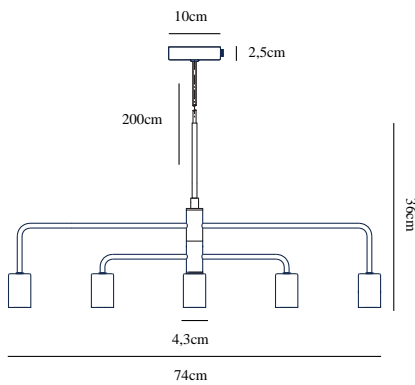

GLOOM | PENDANT | BLACK

2113053003

nordlux®

Voltage (V): 230 Volt
IP degree: IP20
Maximum bulb wattage (W): 40W
Class (Class 1, Class 2, Class 3):
Class 2 (Double isolated)
Bulb base: E27

Primary material: Metal
Color of the cable: Black
Length of the cable (cm): 200
Surface material of the cable:
Plastic
Is the cable replaceable: False
Color: Black

Height (cm): 36
Width (cm): 74
Shade Diameter (cm): 4.3
Length (cm): 4.3
Turning Angle (°): 350

EAN: 5704924006227
TUN: 2148630
Item Number: 2113053003
Pcs Per Master Carton: 4

Sales Box Height (cm): 7
Sales Box Width(cm): 73.5
Sales Box Depth (cm): 23
Sales Box Volume m³ : 0.0118
Product net weight (kg): 1.5