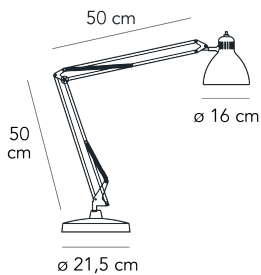

Table lamp with direct light not dimmable. Rotating on/off switch placed on the diffuser head. Adjustable base and body made of chromed metal. Black power cable and plug. Plug-in power supply with interchangeable plugs (UK- USA- UE- CHN). Integrated led.