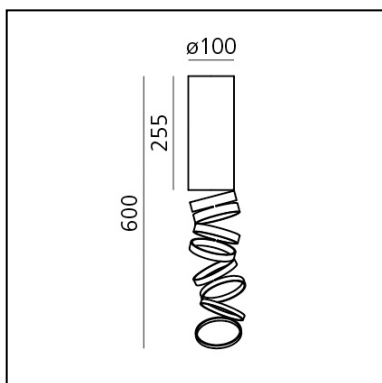

Decomposé Light Ceiling - Fumé

Atelier Oi

DESCRIPTION

Featuring a deconstructed base profile, the light projected through the balanced rings designs subtle shadows while defining a perfect quality of light in space.

FEATURES

- Product Code: **DOI4600B80**
- Colour: **Fumé**
- Installation: **Ceiling**
- Material: **Aluminium**
- Series: **Design Collection**
- Environment: **Indoor**
- design by: **Atelier Oi**

DIMENSIONS

- Height: **255 mm**
- Base Diameter: **100 mm**
- Max Height from ceiling: **600 mm**

SOURCES NOT INCLUDED

- Category: **LED RETROFIT**
- Number: **1**
- Socket: **E27**

LUMINAIRE

- Watt: **8W**
- Delivered lumen output: **911lm**
- Efficiency: **60%**
- Efficacy: **70.06lm/W**
- CRI: **80**