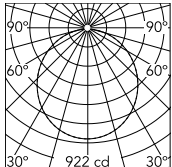

Schematic light drawing

Luminous flux Luminaire
2623 lm

Photometric

Lighting type	Direct
Light distribution	Roto symmetric
CCT (K)	2700

Electrical

Insulation class	I
Frequency (Hz)	50/60
Main voltage (Vac)	200-240
LED voltage Vf (Vdc)	null
Driver	Integrated
Dimmable	Yes
Dimming type	Dimmable DALI 1
Dimming interface	Remote Dimmable (Dimmer Not Included)
Batteries inside	No