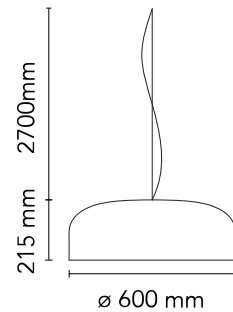

### Physical

Colour	Glossy Black
Length (mm)	600
Cord length (mm)	2700
Canopy dimension (mm)	36
Canopy width (mm)	146
Net weight (kg)	5.8
Package height (mm)	310
Package width (mm)	710
Package length (mm)	710
Package volume (m3)	0.16
IP internal	20