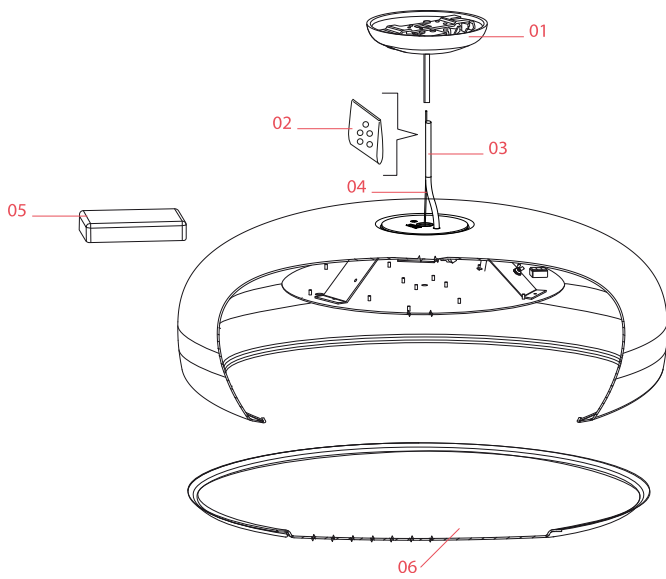

## Spare Parts

- |     |  |           |
|-----|--|-----------|
| 01. | Black rose assembly                        | RA3690230 |
| 02. | Kit of 5 or rings                          | RF05382   |
| 03. | 2,7mt fep/pvc 5x0,75 transparent cable     | RF29934   |
| 04. | 3 mt steel cable ø1,2 with 19 winded wires | RF29665   |
| 05. | Driver 60W 500-1400mA 200-240V             | RF31674   |
| 06. | Methacrylate diffuser                      | RF19022   |