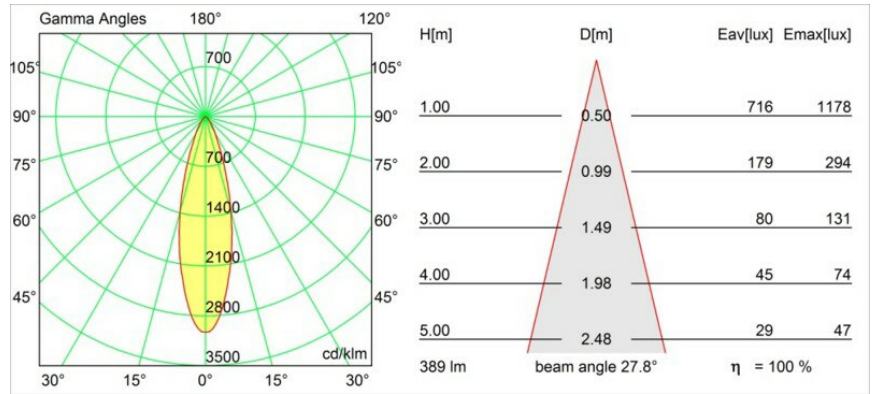

Light distribution & beam diagram

Diagrams