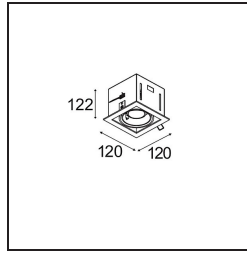


Date

Customer

Project

Type

Mini-Multiple Recessed Adjustable GU10 1x White Structure

Twenty years after its initial launch, Mini-Multiple is still a much coveted spot series and one of our flagship solutions in our architectural lighting portfolio. Its stylish technology on full display makes Mini-Multiple your ally for both minimalist and industrial-chic expressions.

Specifications

Material	10351209
Light Source Type	GU10
Lamp Included	No
Number of Light Sources	1
Light Direction	Down
Input Voltage	230V
Electrical Class	II
IP Rating	20
Glow wire rating (°C)	960
Indoor/Outdoor	Indoor
Application	Ceiling, Wall
Mounting	Recessed
Cut-out size (mm)	L 110 W 110
Mounting depth (mm)	130.0
Adjustability	V -35°/+35°
Distance to Lighted Object (m)	0,5
Primary Colour & Primary Finish	White, Structure
Gross weight (g)	880.0
Remark	<ul style="list-style-type: none"> • GU10 lamp not included • This is not a complete product. GU10 lamp required.