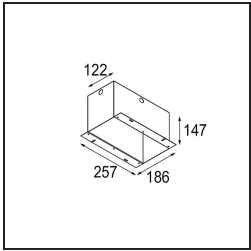

Specifications

Material	10351209
Light Source Type	GU10
Lamp Included	No
Number of Light Sources	1
Light Direction	Down
Input Voltage	230V
Electrical Class	II
IP Rating	20
Glow wire rating (°C)	960
Indoor/Outdoor	Indoor
Application	Ceiling, Wall
Mounting	Recessed
Cut-out size (mm)	L 110 W 110
Mounting depth (mm)	130.0
Adjustability	V -35°/+35°
Distance to Lighted Object (m)	0,5
Primary Colour & Primary Finish	White, Structure
Gross weight (g)	880.0
Remark	<ul style="list-style-type: none"> • GU10 lamp not included • This is not a complete product. GU10 lamp required.

Light distribution & beam diagram

Diagrams

Installation Accessories

10400130 Conbox 122x257x147

10420130 Gypkit 255x152 - 110x110

Choose a required accessory